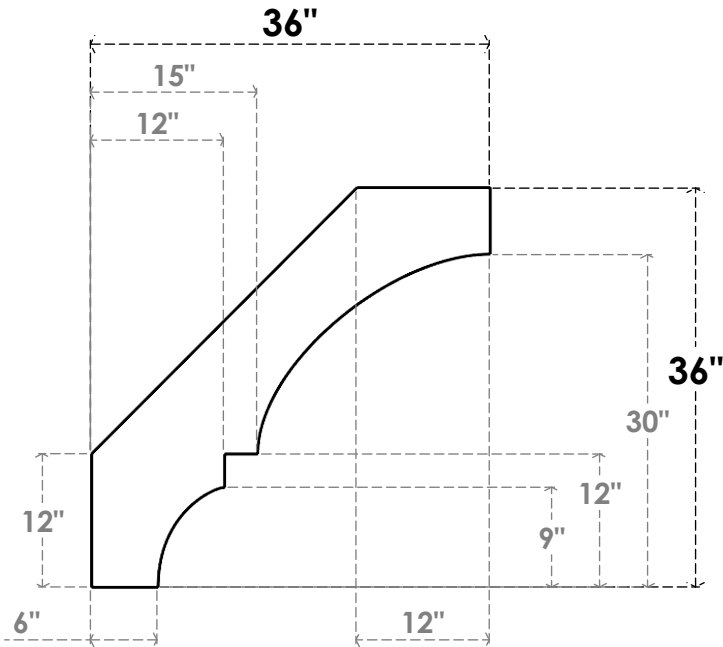

ITEM NUMBER: BRCPC035X36000X36000BOA

3 1/2"W X 36"D X 36"H BALBOA ARCHITECTURAL GRADE PVC CLOSED KNEE BRACE

SIDE PROFILE

FRONT PROFILE

ISOMETRIC

EKENA MILLWORK
2300 WEST MAIN ST.
CLARKSVILLE, TX 75426
TOLL FREE: 866-607-0453
WWW.EKENAMILLWORK.COM