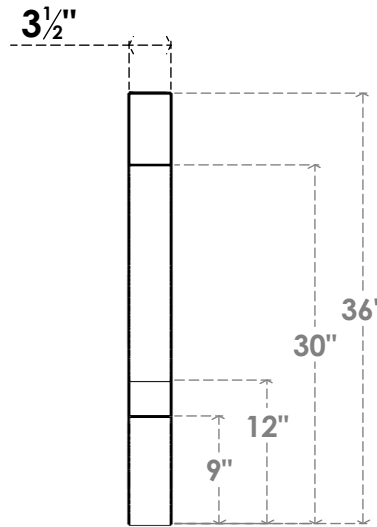

ITEM NUMBER: BRCPC035X36000X36000BOA

3 1/2"W X 36"D X 36"H BALBOA ARCHITECTURAL GRADE PVC CLOSED KNEE BRACE

SIDE PROFILE

FRONT PROFILE

ISOMETRIC

EKENA MILLWORK
2300 WEST MAIN ST.
CLARKSVILLE, TX 75426
TOLL FREE: 866-607-0453
WWW.EKENAMILLWORK.COM